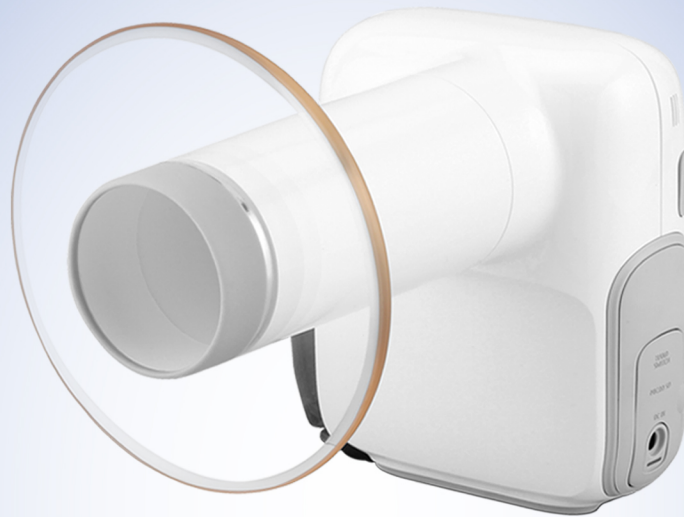

ZEN-PX4 X-RAY

The ZEN-PX4 is the newest addition to our dental X-ray offering. Handheld X-rays are becoming a popular choice for veterinarians looking to expand dentistry in their practice. The ZEN-PX4 features a small and lightweight design making it easy to use and store when not in use. Building off the success of the PX2 handheld X-ray, the PX4 is equipped with an upgraded battery rated for up to 400 exposures on one charge.

Handheld X-rays are a great choice for practices both new to and familiar with dental imaging. Complete mobility allows these units to be effortlessly deployed to any treatment table in your veterinary practice as dentistry continues to grow. The next generation of handheld X-rays begins with the ZEN-PX4.

Specifications:

Weight: 3.3lbs

Battery: 22.2V Li-Polymer Battery
(400 Exposures @ 0.5 Seconds)

Dimensions: 6"x7"x10"